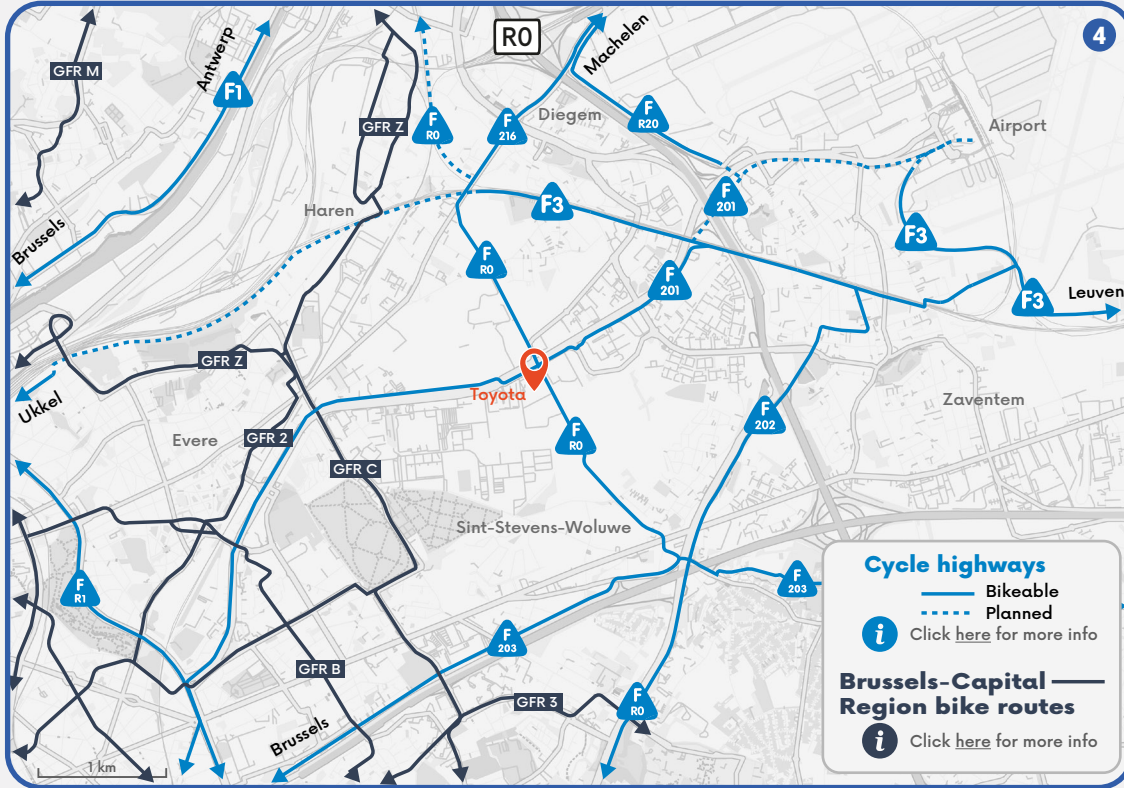

TOYOTA
 Bourgetlaan 60
 1130 Brussel
 02 745 20 11

Bicycle

Car

Public transport

Brussels Airport
 12 13-16 mins

Diegem railway station
 2 km 8 mins

Blue-bikes available: €2,5/24h
 Click [here](#) for more info about Blue-bike

Bordet railway station
 1,9 km 7 mins

i Plan your route [here](#) with NMBS

Stop Haren Bourget

350 m 5 mins

62 Heizel - Eurocontrol

5/h

12 Brussels City (Troon) - Brussels Airport

5/h

R26 Brussel Noord - Bordet - Brussels Airport

5/h

N62 Anderlecht - Brussels Airport

2/h

(Only at night)

Blue-bikes available
 €3,5/24h

i Plan your route [here](#) with MIVB

i Plan your route [here](#) with De Lijn