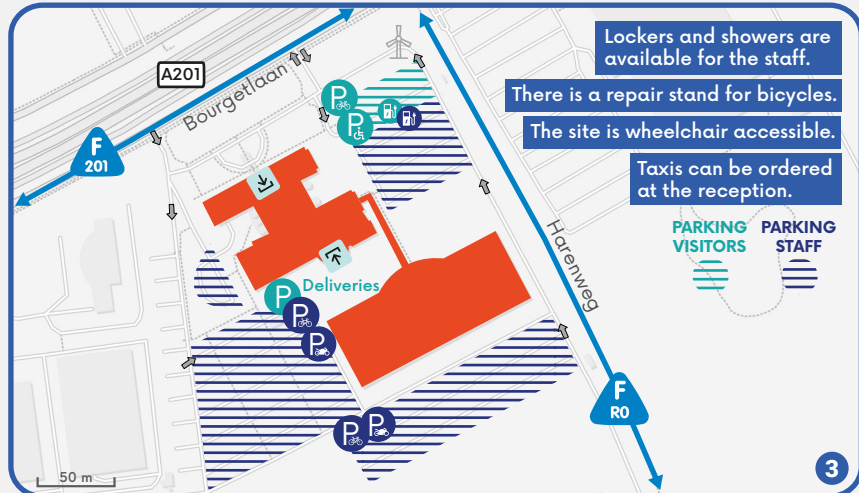

TOYOTA
 Bourgetlaan 60
 1130 Brussel
 02 745 20 11

Bicycle

Car

Public transport

Brussels Airport
 12 13-16 mins

Diegem railway station
 2 km 8 mins

Blue-bikes available: €2,5/24h
 Click [here](#) for more info about Blue-bike

Bordet railway station
 1,9 km 7 mins

i Plan your route [here](#) with NMBS

Stop Haren Bourget

350 m 5 mins

62 Heizel - Eurocontrol

5/h

12 Brussels City (Troon) - Brussels Airport

5/h