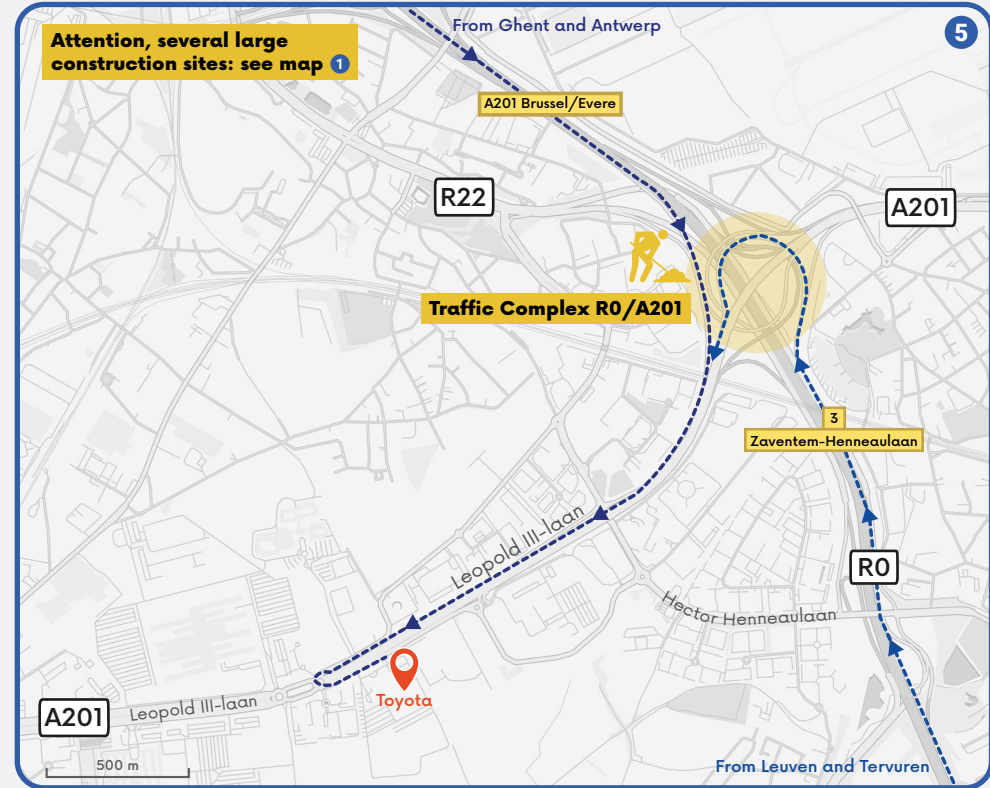

TOYOTA
 Bourgetlaan 60
 1130 Brussel
 02 745 20 11

Bicycle

Car

Public transport

Brussels Airport
 12 13-16 mins

Diegem railway station
 2 km 8 mins

Blue-bikes available: €2,5/24h
 Click [here](#) for more info about Blue-bike

Bordet railway station
 1,9 km 7 mins

i Plan your route [here](#) with NMBS

Stop Haren Bourget

350 m 5 mins

62 Heizel - Eurocontrol

5/h

12 Brussels City (Troon) - Brussels Airport

5/h